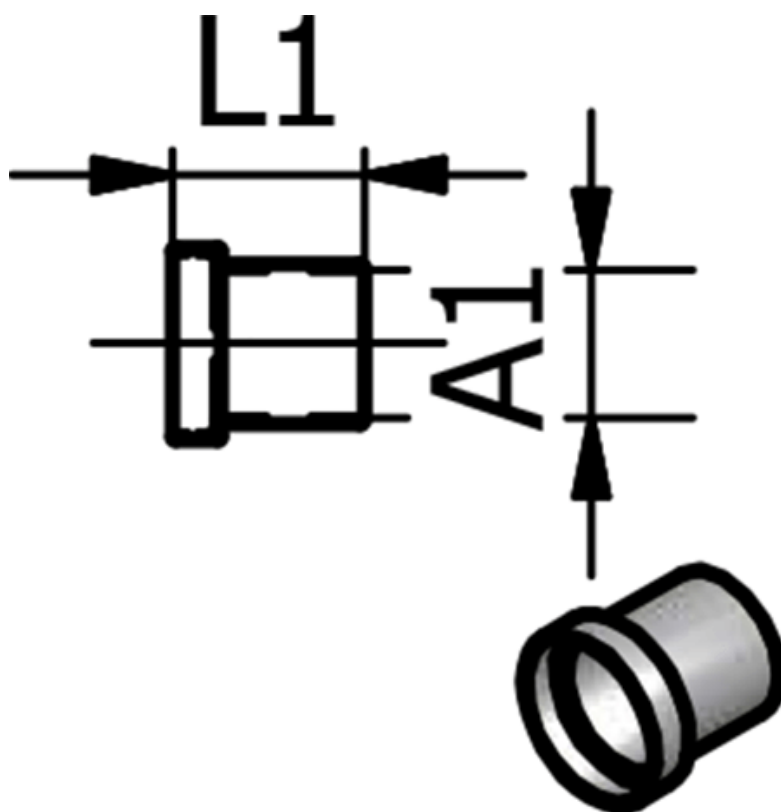

Article number: 58617004

Description: Push-on 170.04, Ø9/12
Compression Ring

Measures

Ext. Hose Diameter A1 = 9/12

L1 = 20